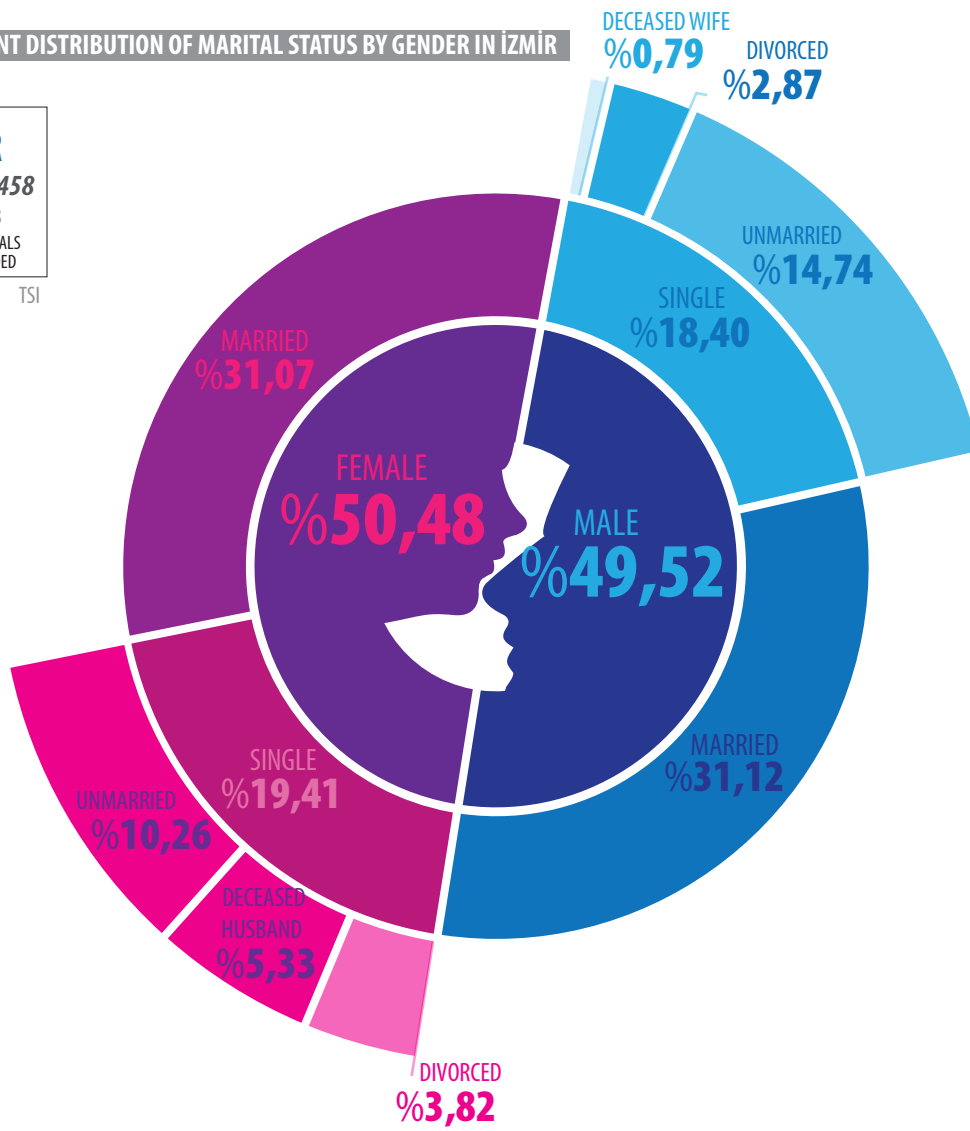

GENDER RATIO AND PERCENT DISTRIBUTION OF MARITAL STATUS BY GENDER IN İZMİR

İZMİR
 15+ 3.479.458
 31.12.2018
 FOREIGN NATIONALS
 ARE NOT INCLUDED
 TSI

POPULATION DISTRIBUTION BY MARITAL STATUS AND BY GENDER