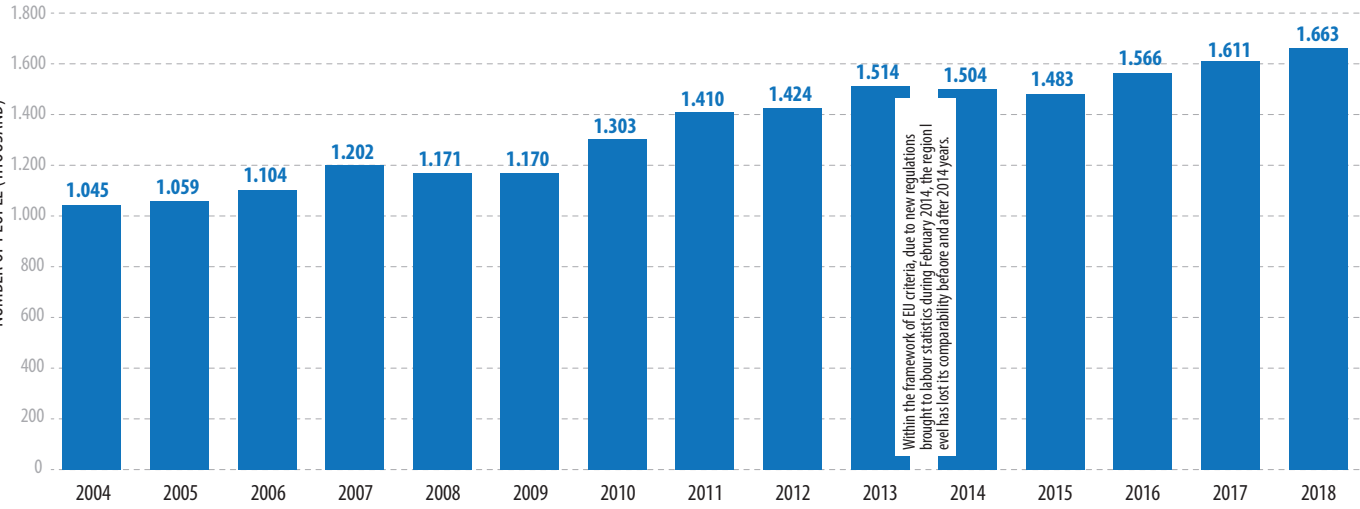

EMPLOYMENT-UNEMPLOYMENT

NUMBER OF PEOPLE (THOUSAND)

EMPLOYMENT NUMBERS IN İZMİR BY YEARS (2004-2018)

TSİ

UNEMPLOYMENT RATES IN TURKEY AND İZMİR BY YEARS (2004-2018)

TSİ