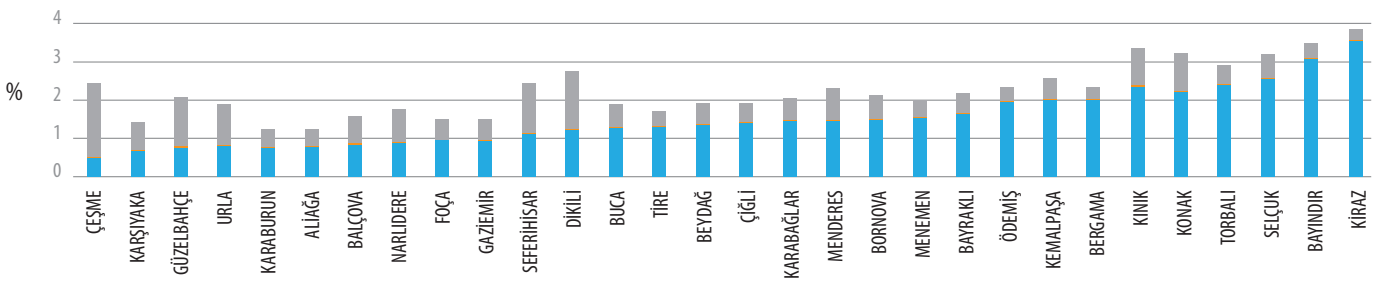

ILLITERACY RATES OF THE METROPOLITAN CITIES

TURKEY
6+ 72.188.121
 31.12.2017
 FOREIGN NATIONALS
 ARE NOT INCLUDED

■ UNKNOWN ■ 15+ ILLITERATE ■ 6-15 ILLITERATE

Despite the fact that İzmir follows Antalya and Denizli that have highest literacy rate in 30 metropolitan cities, unknown rate in Antalya and Denizli is than İzmir's rate, thus it raises questions about ranking.

TSI

ILLITERACY RATES OF THE DISRICTS OF İZMİR

İZMİR
6+ 3.922.922
 31.12.2017
 FOREIGN NATIONALS
 ARE NOT INCLUDED

■ UNKNOWN ■ 15+ ILLITERATE ■ 6-15 ILLITERATE

The similar situation given in the above graph is also valid for İzmir districts. Although illiteracy rate is low in Çeşme, unknown rate is higher than all of the other districts, thus it raises questions about ranking.