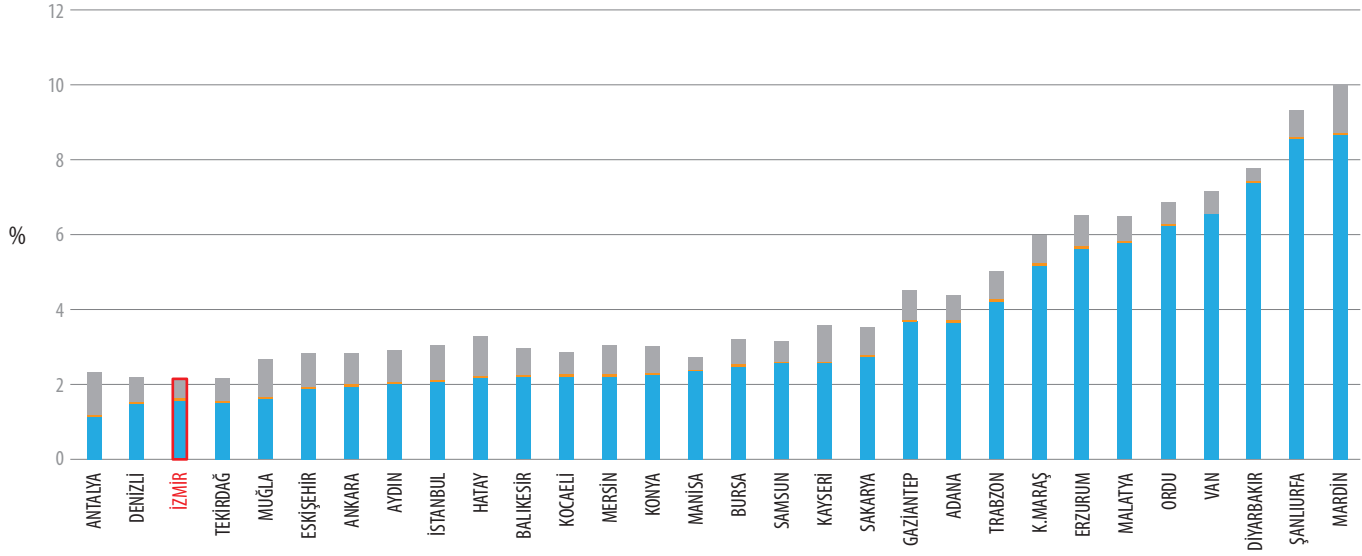

ILLITERACY RATES OF THE METROPOLITAN CITIES

TURKEY
6+ 72.188.121
 31.12.2017
 FOREIGN NATIONALS
 ARE NOT INCLUDED

■ UNKNOWN ■ 15+ ILLITERATE ■ 6-15 ILLITERATE

Despite the fact that İzmir follows Antalya and Denizli that have highest literacy rate in 30 metropolitan cities, unknown rate in Antalya and Denizli is than İzmir's rate, thus it raises questions about ranking.

TSI

ILLITERACY RATES OF THE DISRICTS OF İZMİR

İZMİR
6+ 3.922.922
 31.12.2017
 FOREIGN NATIONALS
 ARE NOT INCLUDED

■ UNKNOWN ■ 15+ ILLITERATE ■ 6-15 ILLITERATE

The similar situation given in the above graph is also valid for İzmir districts. Although illiteracy rate is low in Çeşme, unknown rate is higher than all of the other districts, thus it raises questions about ranking.