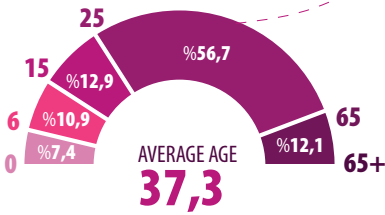

THE BASIC DEMOGRAPHIC PROFILE OF POPULATION IN İZMİR

**İZMİR**  
 İZM 4.320.519  
 \*15+ 3.479.458  
 31.12.2018  
 (\*) FOREIGN NATIONALS ARE NOT INCLUDED

TSİ

\*15+

\*15+

AVERAGE AGE **36,5**

■ SILENT GENERATION (1925-1945) ■ BABY BOOMER (1946-1964) ■ GENERATION X (1965-1979) ■ GENERATION Y (1980-1999) ■ GENERATION Z (2000-2019)

■ SILENT GENERATION (1925-1945) ■ BABY BOOMER (1946-1964) ■ GENERATION X (1965-1979) ■ GENERATION Y (1980-1999) ■ GENERATION Z (2000-2019)