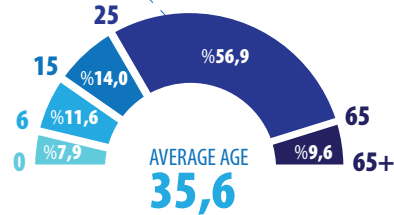

THE BASIC DEMOGRAPHIC PROFILE OF POPULATION IN İZMİR

**İZMİR**  
 İZM 4.320.519  
 \*15+ 3.479.458  
 31.12.2018  
 (\*) FOREIGN NATIONALS ARE NOT INCLUDED

TSİ

\*15+

\*15+

AVERAGE AGE **36,5**

■ SILENT GENERATION (1925-1945) ■ BABY BOOMER (1946-1964) ■ GENERATION X (1965-1979) ■ GENERATION Y (1980-1999) ■ GENERATION Z (2000-2019)

■ SILENT GENERATION (1925-1945) ■ BABY BOOMER (1946-1964) ■ GENERATION X (1965-1979) ■ GENERATION Y (1980-1999) ■ GENERATION Z (2000-2019)