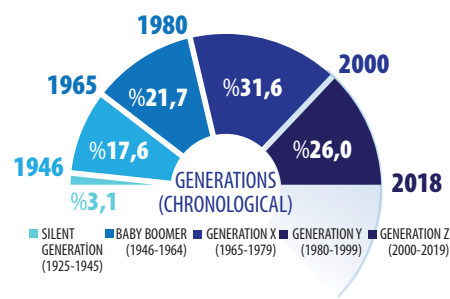

THE BASIC DEMOGRAPHIC PROFILE OF POPULATION IN İZMİR

**İZMİR**  
 İZM 4.320.519  
 \*15+ 3.479.458  
 31.12.2018  
 (\*) FOREIGN NATIONALS ARE NOT INCLUDED

TSİ

\*15+

\*15+

AVERAGE AGE **36,5**

■ SILENT GENERATION (1925-1945) ■ BABY BOOMER (1946-1964) ■ GENERATION X (1965-1979) ■ GENERATION Y (1980-1999) ■ GENERATION Z (2000-2019)

■ SILENT GENERATION (1925-1945) ■ BABY BOOMER (1946-1964) ■ GENERATION X (1965-1979) ■ GENERATION Y (1980-1999) ■ GENERATION Z (2000-2019)