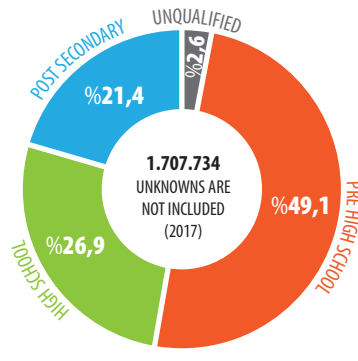

THE BASIC DEMOGRAPHIC PROFILE OF POPULATION IN İZMİR

**İZMİR**  
 İZM 4.320.519  
 \*15+ 3.479.458  
 31.12.2018  
 (\*) FOREIGN NATIONALS ARE NOT INCLUDED

TSİ

\*15+

\*15+

AVERAGE AGE **36,5**

■ SILENT GENERATION (1925-1945) ■ BABY BOOMER (1946-1964) ■ GENERATION X (1965-1979) ■ GENERATION Y (1980-1999) ■ GENERATION Z (2000-2019)

■ SILENT GENERATION (1925-1945) ■ BABY BOOMER (1946-1964) ■ GENERATION X (1965-1979) ■ GENERATION Y (1980-1999) ■ GENERATION Z (2000-2019)