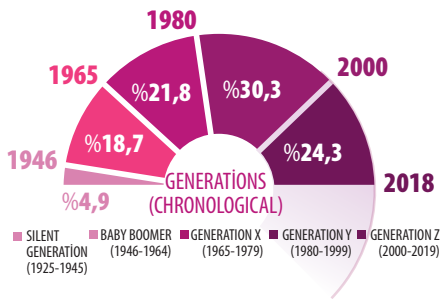

THE BASIC DEMOGRAPHIC PROFILE OF POPULATION IN İZMİR

**İZMİR**  
 İZM 4.320.519  
 \*15+ 3.479.458  
 31.12.2018  
 (\*) FOREIGN NATIONALS ARE NOT INCLUDED

TSİ

\*15+

\*15+

AVERAGE AGE **36,5**

■ SILENT GENERATION (1925-1945) ■ BABY BOOMER (1946-1964) ■ GENERATION X (1965-1979) ■ GENERATION Y (1980-1999) ■ GENERATION Z (2000-2019)

■ SILENT GENERATION (1925-1945) ■ BABY BOOMER (1946-1964) ■ GENERATION X (1965-1979) ■ GENERATION Y (1980-1999) ■ GENERATION Z (2000-2019)