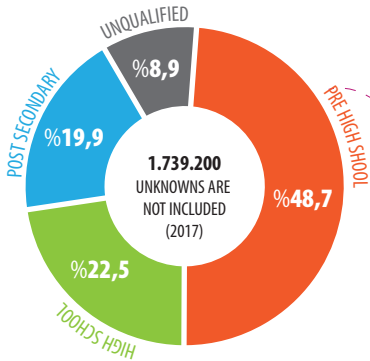

THE BASIC DEMOGRAPHIC PROFILE OF POPULATION IN İZMİR

**İZMİR**  
 İZM 4.320.519  
 \*15+ 3.479.458  
 31.12.2018  
 (\*) FOREIGN NATIONALS ARE NOT INCLUDED

TSİ

\*15+

\*15+

AVERAGE AGE **36,5**

■ SILENT GENERATION (1925-1945) ■ BABY BOOMER (1946-1964) ■ GENERATION X (1965-1979) ■ GENERATION Y (1980-1999) ■ GENERATION Z (2000-2019)