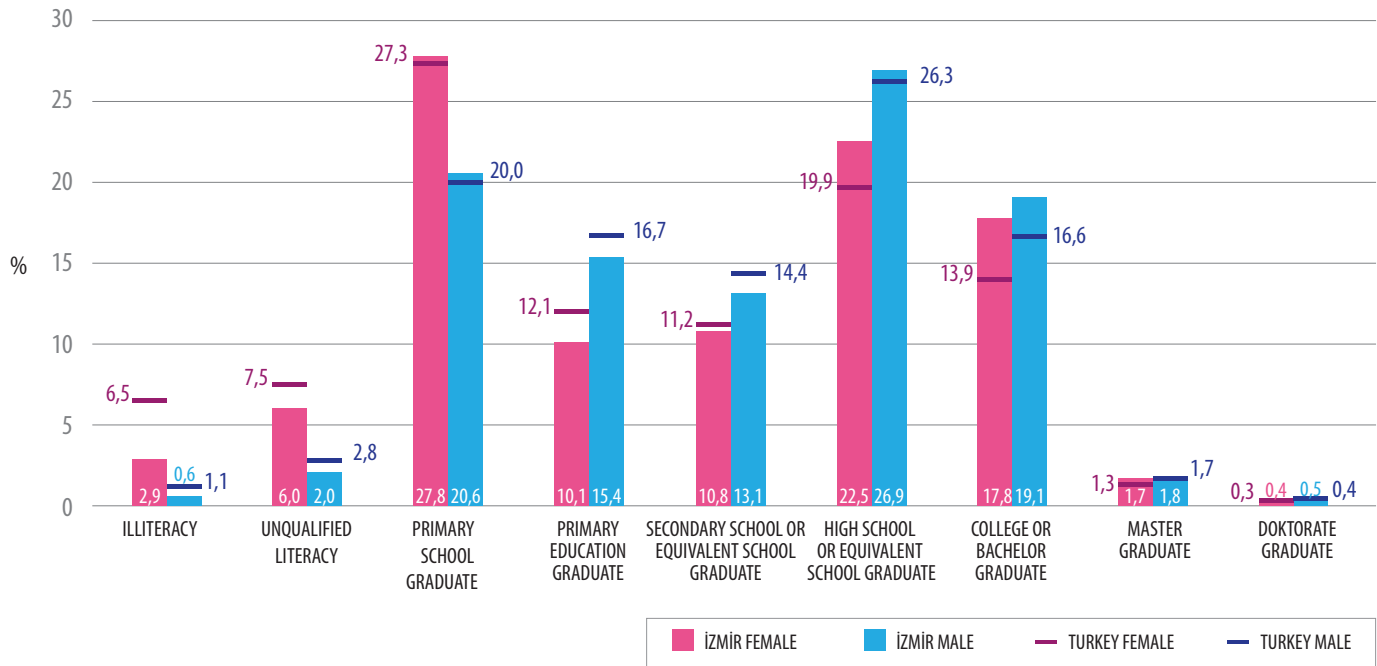

EDUCATIONAL ATTAINMENT BY GENDER IN TURKEY AND İZMİR (COMPARISON)

TURKEY
15+ 61.017.157
 31.12.2017
 FOREIGN NATIONALS
 ARE NOT INCLUDED

TSİ

İZMİR
15+ 3.446.934
 31.12.2017
 FOREIGN NATIONALS
 ARE NOT INCLUDED