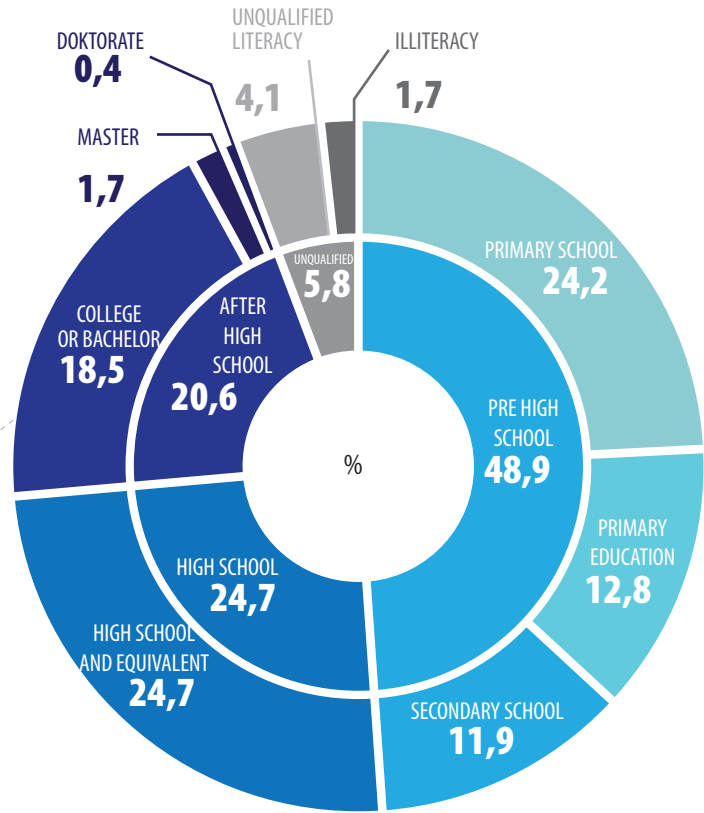

EDUCATION ATTAINMENT IN İZMİR

Level of education unknown is not considered in the pie chart.

**İZMİR**  
**15+ 3.446.934**  
 31.12.2017  
 FOREIGN NATIONALS  
 ARE NOT INCLUDED