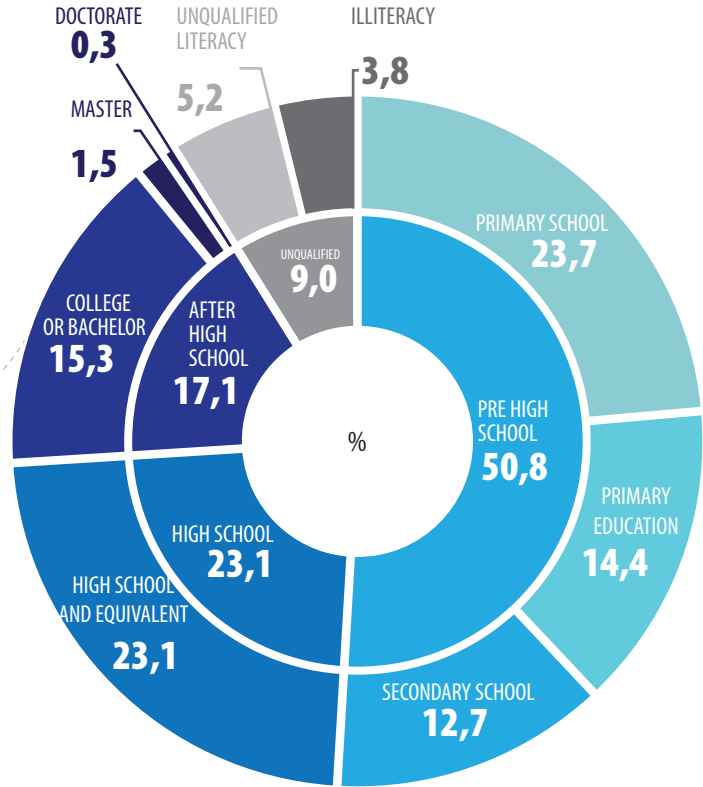

EDUCATION ATTAINMENT IN TURKEY

Level of education unknown is not considered in the pie chart.

TURKEY
15+ 61.017.157
 31.12.2017
 FOREIGN NATIONALS
 ARE NOT INCLUDED

TSI