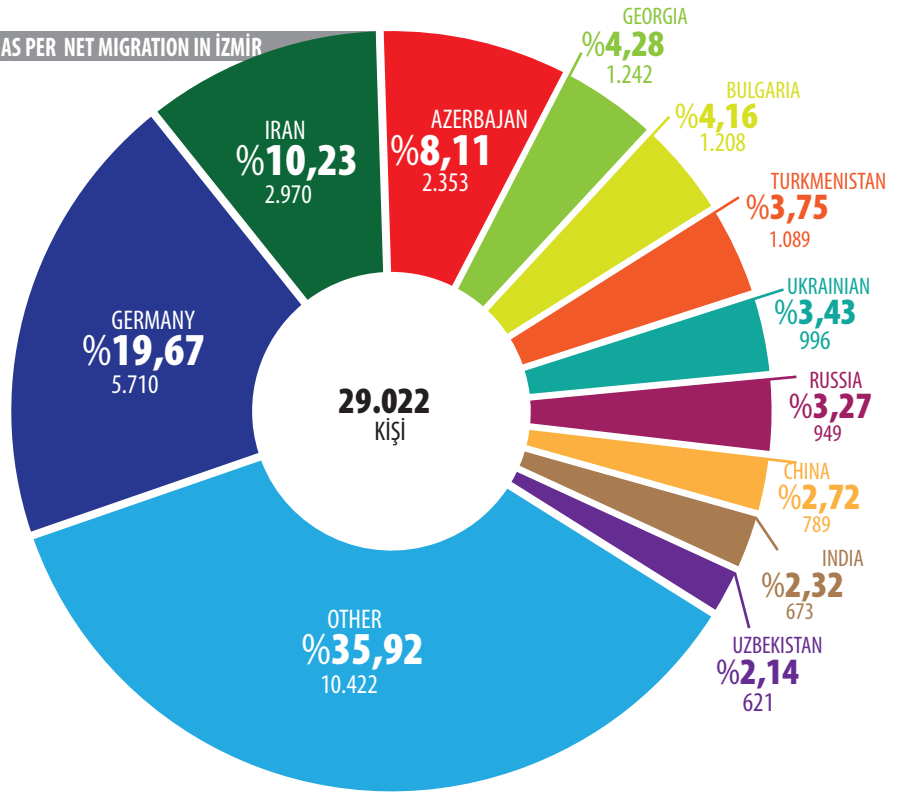

FOREIGN NATIONALS IN İZMİR BY COUNTRY AS PER NET MIGRATION IN İZMİR

**İZMİR**  
 İZM 4.320.519  
 TCV 4.291.497  
 YU 29.022  
 31.12.2018

TSI

2,40% of foreign nationals in Turkey live in İzmir

PERCENT DISTRIBUTION OF SYRIANS UNDER TEMPORARY PROTECTION WITHIN TURKISH PROVINCES' POPULATION

**TURKEY**  
 TR 82.003.882  
 TCV 80.792.848  
 SRY 3.644.342  
 YU 1.211.034  
 31.12.2018

TSI- IMMIGRATION ADMINISTRATION