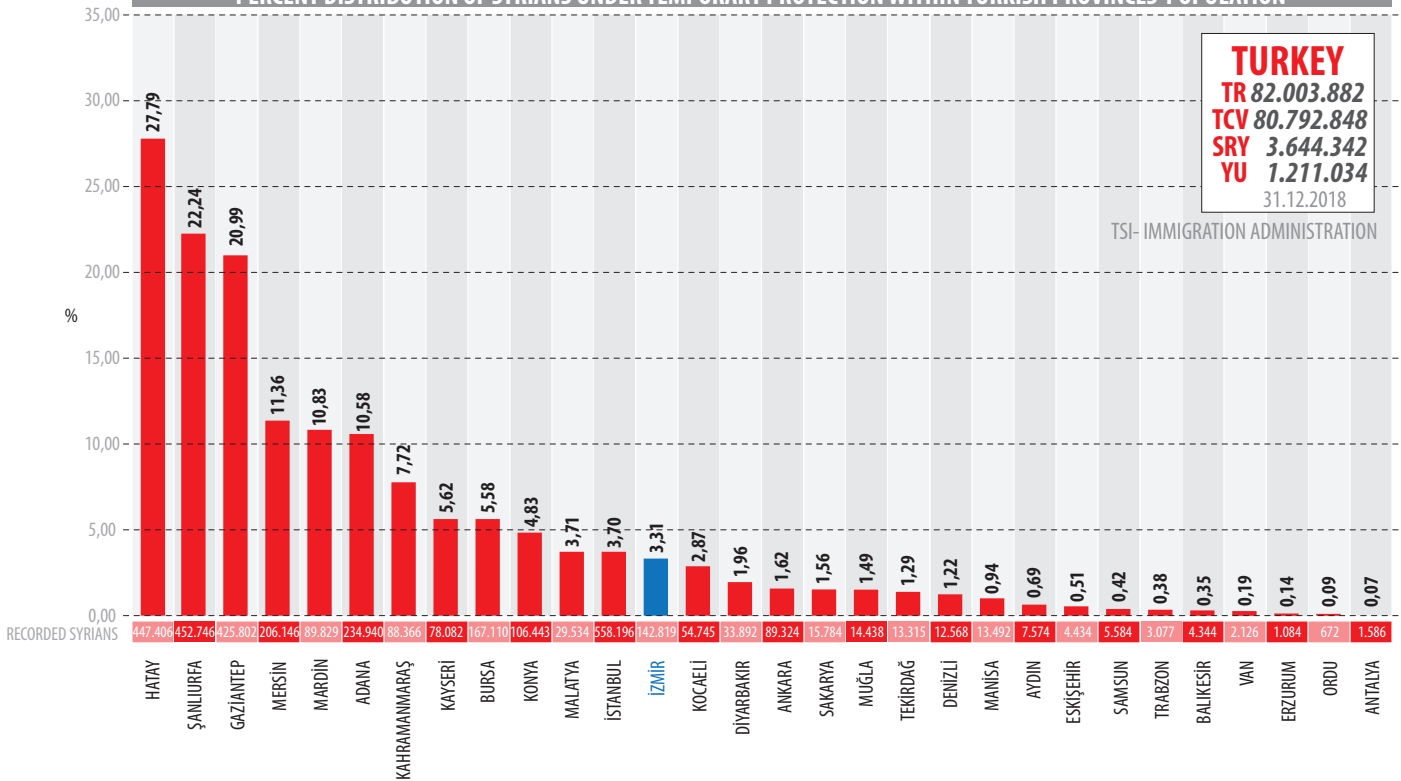

FOREIGN NATIONALS IN İZMİR BY COUNTRY AS PER NET MIGRATION IN İZMİR

**İZMİR**  
 İZM 4.320.519  
 TCV 4.291.497  
 YU 29.022  
 31.12.2018

TSI

2,40% of foreign nationals in Turkey live in İzmir

PERCENT DISTRIBUTION OF SYRIANS UNDER TEMPORARY PROTECTION WITHIN TURKISH PROVINCES' POPULATION

**TURKEY**  
 TR 82.003.882  
 TCV 80.792.848  
 SRY 3.644.342  
 YU 1.211.034  
 31.12.2018

TSI- IMMIGRATION ADMINISTRATION