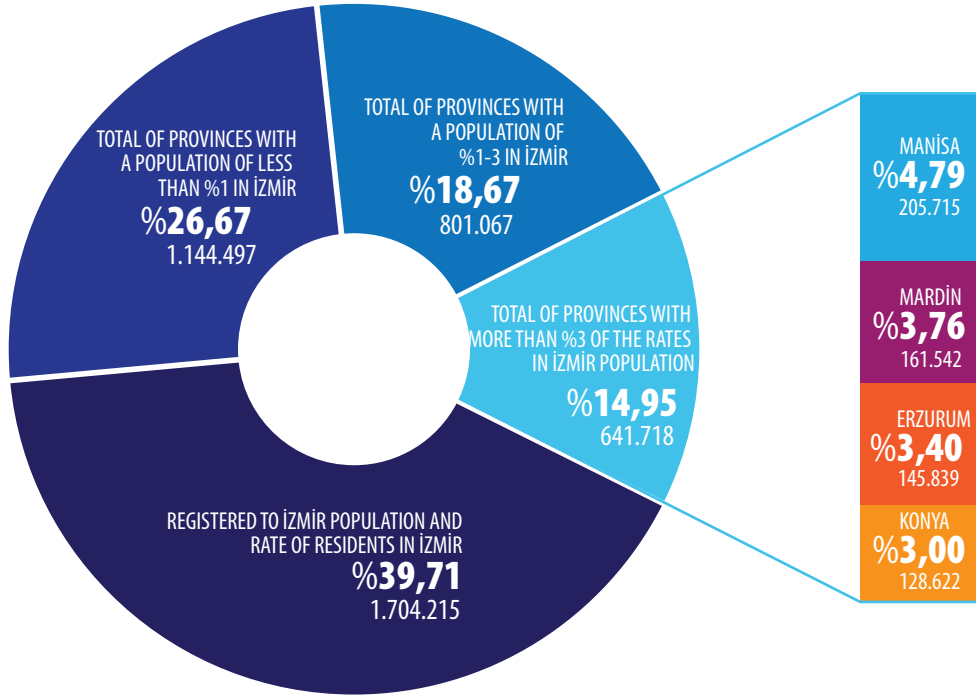

İZMİR**4.291.497**

31.12.2018

FOREIGN NATIONALS
ARE NOT INCLUDED

TSİ

İZMİR'S POPULATION DISTRIBUTION BY REGISTERED PROVINCES**İZMİR'S POPULATION-RANKING OF REGISTERED PROVINCES**