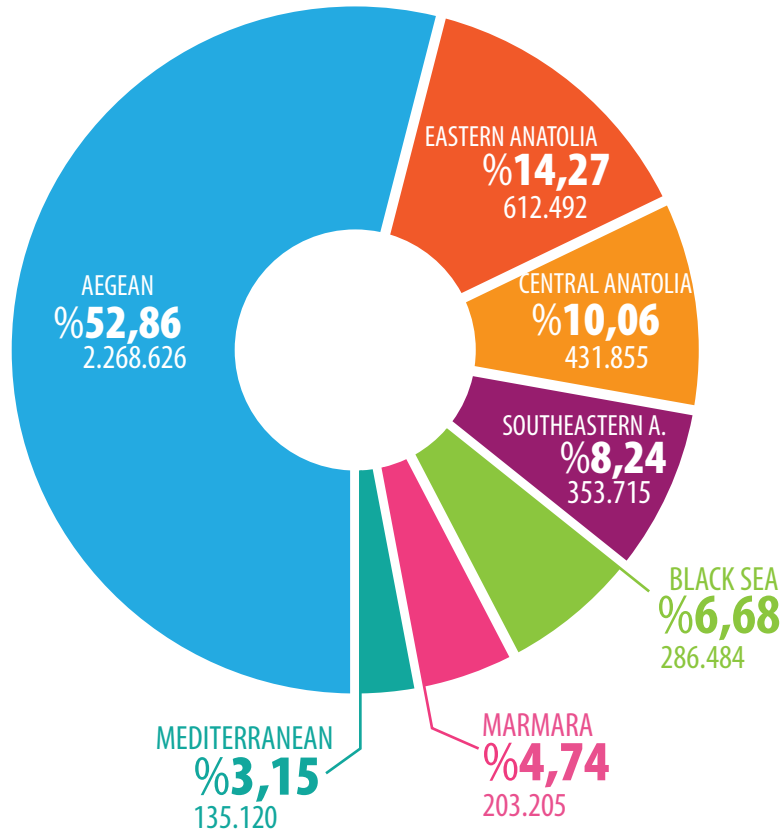

**İZMİR**  
4.291.497

31.12.2018  
FOREIGN NATIONALS  
ARE NOT INCLUDED

TSİ

### İZMİR'S POPULATION DISTRIBUTION BY REGIONS OF ORIGIN

%5.3 POPULATION  
OF TURKEY  
LIVES IN İZMİR.

IN TURKEY,  
**1.974.601** PEOPLE WHO  
REGISTERED TO İZMİR PROVINCE,  
ONLY **1.704.215** PEOPLE  
WHICH CORRESPOND TO %86,3  
ACTUALLY LIVE IN İZMİR.

FIRST 4 PROVINCES OUTSIDE İZMİR THAT PEOPLE LIVE IN,  
WHO ARE REGISTERED TO İZMİR PROVINCE HAVE SETTLED  
IN; İSTANBUL 70.371, MANİSA 30.703, AYDIN 24.182 AND  
ANKARA 22.269.