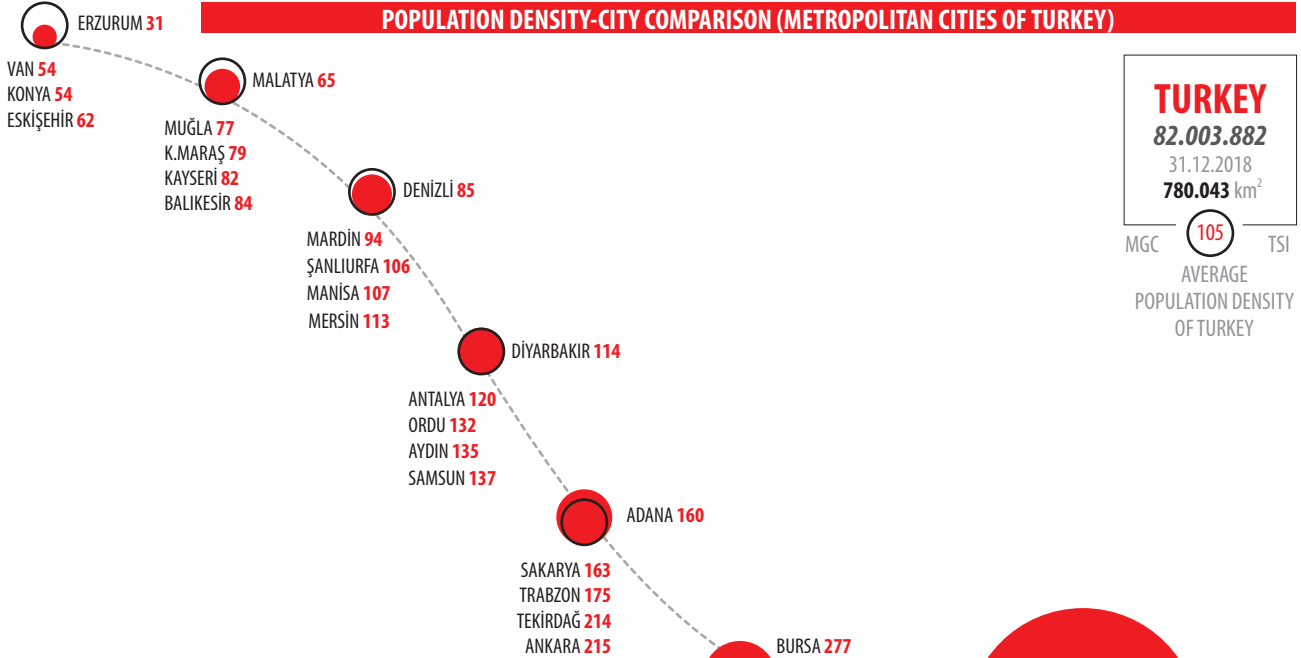

POPULATION DENSITY-CITY COMPARISON (METROPOLITAN CITIES OF TURKEY)

POPULATION DENSITY-DISTRICT COMPARISON (İZMİR'S DISTRICTS)